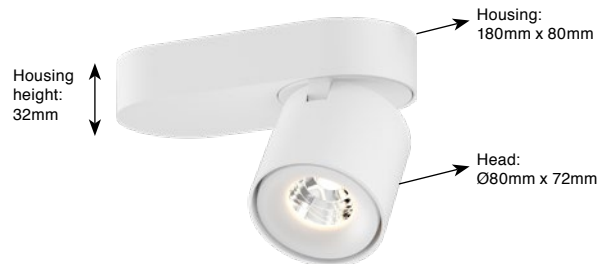

Titan Base

Surface Mounted

Type	Downlight
Mounting	Surface Mounted
Material	Aluminium
Adjustable	Yes (90°/359°)
El. class / IP	Class I / IP20
Warranty: see p.348	

Bridgelux Vero 10 LED (350mA)

CCT	2700K / 3000K / 4000K
CRI	Ra90 (Ra80 on request)
SDCM	3
Luminous Flux LED	2700K - Ra90: 1100lm (124lm/W) 3000K - Ra90: 1156lm (130lm/W) 4000K - Ra90: 1172lm (132lm/W)
Luminous Flux System	2700K - Ra90: 937lm (92lm/W) 3000K - Ra90: 984lm (96lm/W) 4000K - Ra90: 998lm (98lm/W)
Beam angle	28° / 40°
LED Power	8.9W / 350mA (excl. driver)
System Power	10.2W / 350mA (incl. driver)

Bridgelux Dim-to-warm LED (more info see p.330)

CCT	Dim-to-warm 1800-3000K
CRI	Ra90
Luminous Flux LED	860lm - System: 732lm
LED Power	8.2W / 250mA (excl. driver)
System Power	9.4W / 250mA (incl. driver)

DIM TO WARM

Weight: 800g